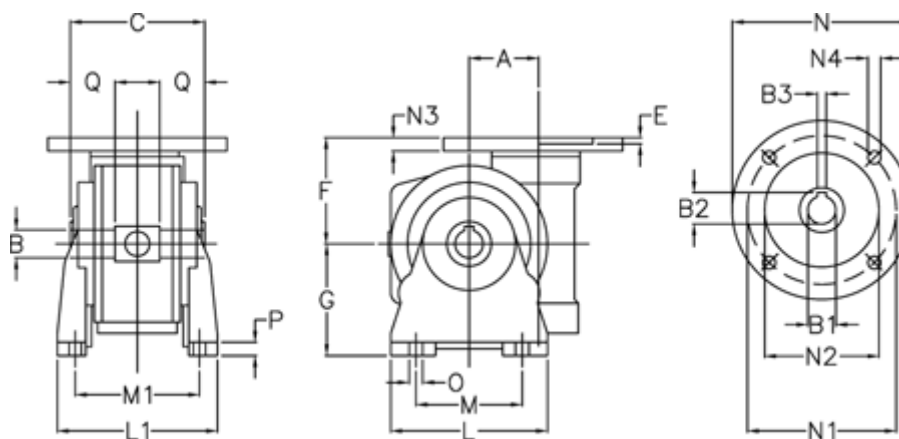

Data Sheet

Article number: 3902049024333
Description: Worm gear
VF 49-V-24-80B14

Measures

A	= 49.5	G	= 82	N3	= 10
B	= 25 H7	L	= 110	N4	= 7
B1 E7	= 19	L1	= 124	O	= 8.5
B2	= 21.8	M	= 63	P	= 12
B3 H9	= 6	M1	= 98.5	Q	= 22.5
C	= 82	N	= 120		
E	= 3	N1	= 100		
F	= 70	N2	= 80		